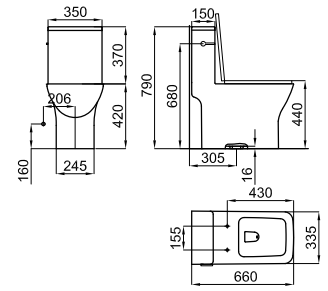

URBAN C ADA Inodoro de una pieza con mecanismo de doble descarga, maneta lateral, con asiento UF Soft close.
URBAN C ADA Sanita uma peça com mecanismo de dupla descarga, avalancla lateral, com tampo soft close