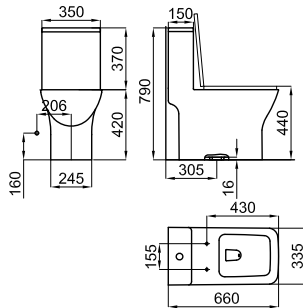

URBAN C Inodoro de una pieza con asiento PP extraíble Soft Close tipo slim y mecanismo de doble descarga
URBAN C Sanita uma peça com tampa PP extraível soft - close slim e mecanismo de dupla descarga