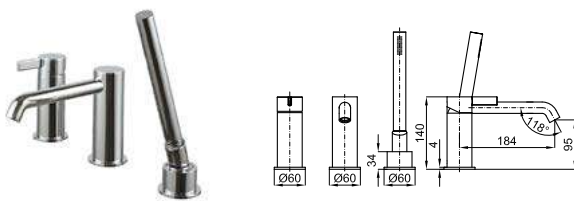

LIGNAGE

designed by Ramón Esteve

1

2