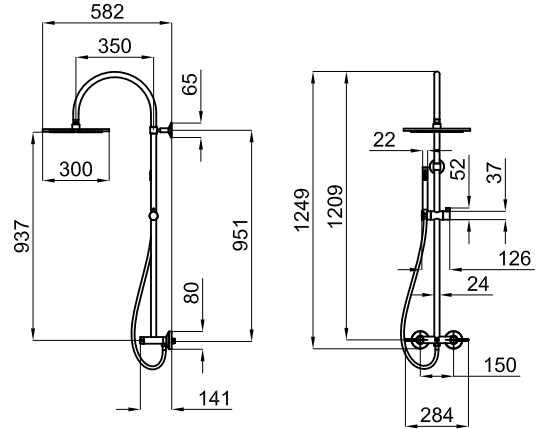

LIGNAGE

designed by Ramón Esteve