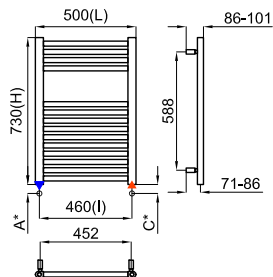

NEW CONTRACTS PLUS

AC 500x730 mm.