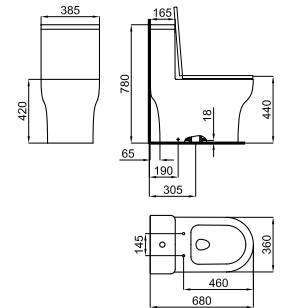

NEW NK-ONE Pack inodoro de una pieza con mecanismo de doble descarga ECO (4,5/3lts) y asiento "Slim" soft close
NEW NK-ONE Sanita uma peça com mecanismo de dupla descarga ECO (4,5/3lts) e tampo "Slim" dobradiça amortizada