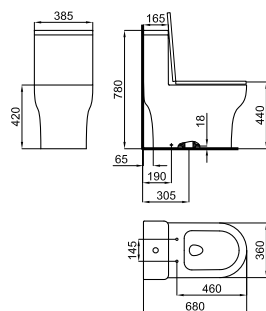

NEW NK-ONE - Inodoro de una pieza con asiento PP extraíble Soft Close y mecanismo de doble descarga ECO (4,5/3,5lts)
NEW NK-ONE - Sanita uma peça com tampa PP extraível soft - close e mecanismo de dupla descarga ECO (4,5/3l)