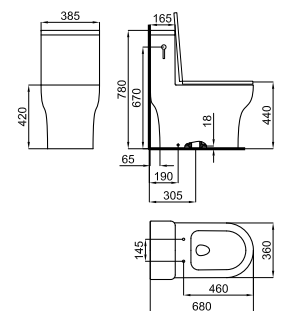

NEW NK ONE ADA Inodoro de una pieza con mecanismo de doble descarga, maneta lateral, con asiento PP Soft close
NEW NK ONE ADA Sanita uma peça com mecanismo de dupla descarga, avalancla lateral, com tampo soft close